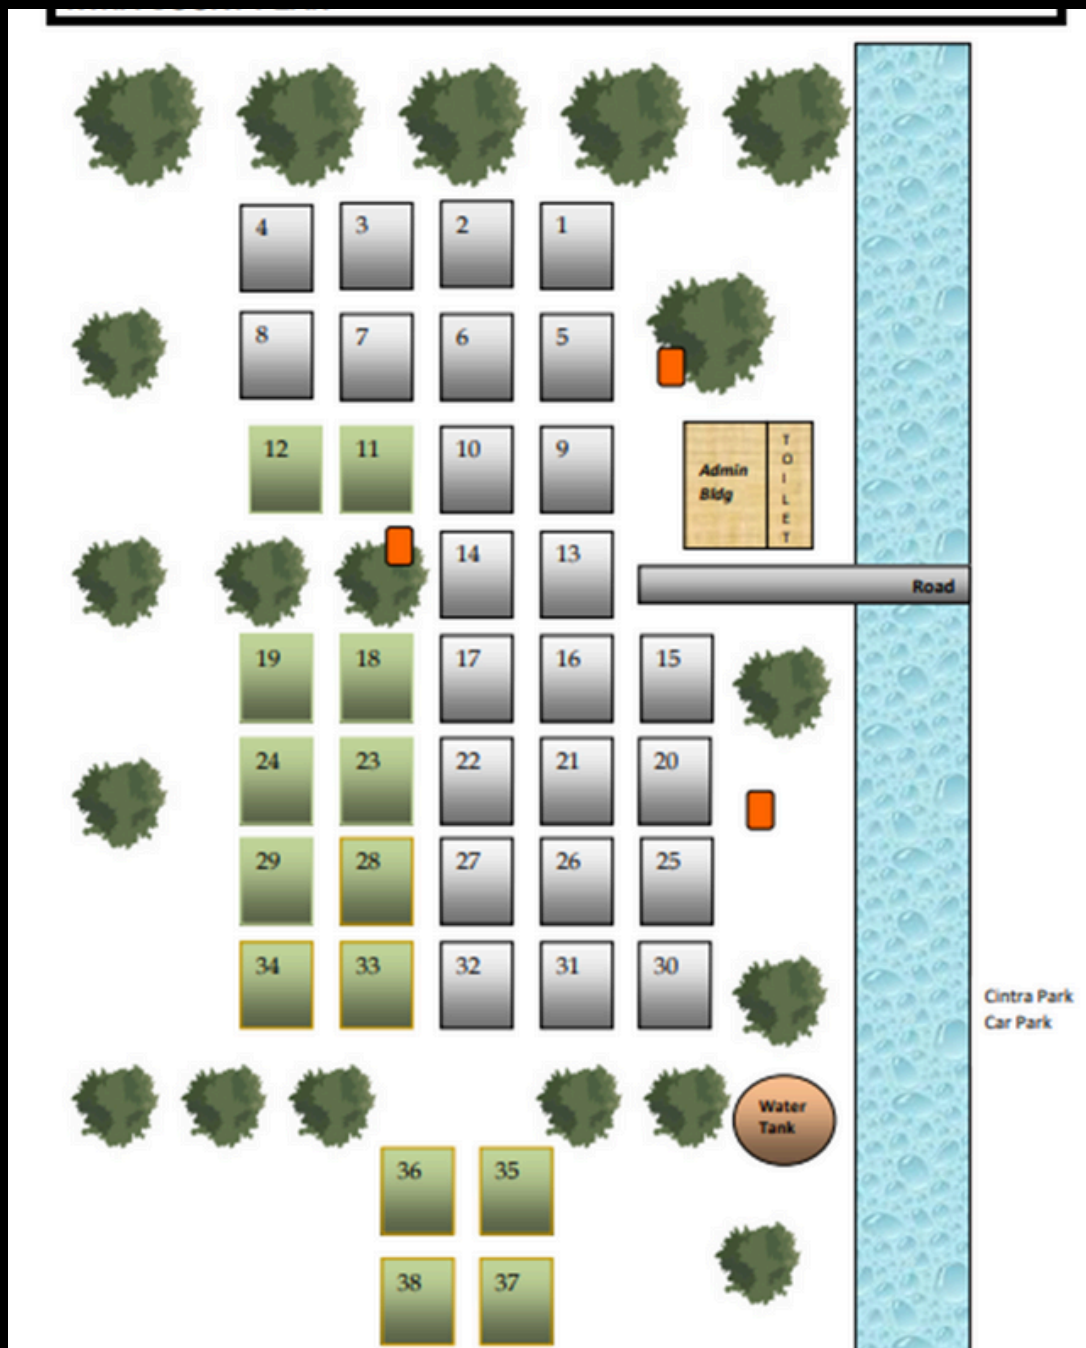

COURT MAP

Cintra Park

[Crane Street](#)

[Concord](#)

[NSW 2137](#)